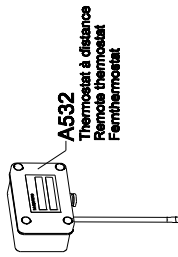

A614
Bases pression
Low pressure
Niederdruckventil

**ACCESSOIRES
ACCESSORIES
ZUBEHÖR**

A532
Thermostat à distance
Remote thermostat
Fernthermostat